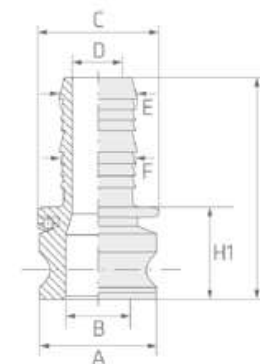

FITTINGS > THREADED FITTINGS

QUICK COUPLING - E ADAPTER HOSE SHANK

1.4408 (1/1)

INCH	NW	A	B	C	D	E	F	H1	H	Grade	1.4408
										AISI	316/316L
										kg/pce.	*)
1/2"	15	24.3	14.4	30.0	8.0	15.0	13.0	35	76	0.152	x
3/4"	20	32.0	21.2	33.0	13.6	20.7	19.4	37	87	0.166	x
1"	25	36.7	23.8	39.0	20.0	27.0	25.8	44	104	0.260	x
1 1/4"	32	45.5	28.6	48.0	25.8	33.9	32.9	51	115	0.438	x
1 1/2"	40	53.4	36.0	56.0	31.3	40.5	38.6	52	118	0.518	x
2"	50	63.0	45.5	66.0	43.8	52.0	51.0	56	132	0.785	x
2 1/2"	65	75.7	55.7	80.0	55.7	66.8	*	64	156	1.185	x
3"	80	91.5	73.2	101.0	68.0	79.0	*	66	169	1.785	x
4"	100	119.5	91.0	130.0	92.0	104.8	*	68	180	2.620	x

* Finishes: page 585; no standard pipe connection